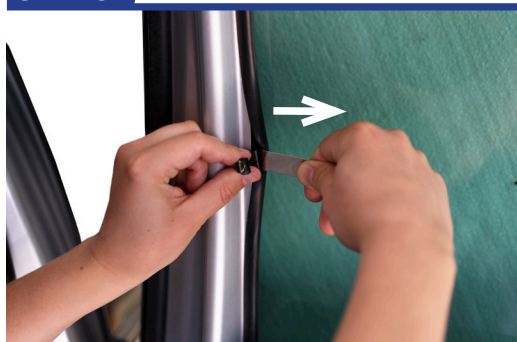

Installation

SKODA SCALA 5DR
SKO-SCAL-5-A-18

Components Needed

Side Shade Installation

STEP 1

STEP 2

STEP 3

STEP 4

STEP 5

Repeat steps 3 & 4 for the second M11 Clip

STEP 6