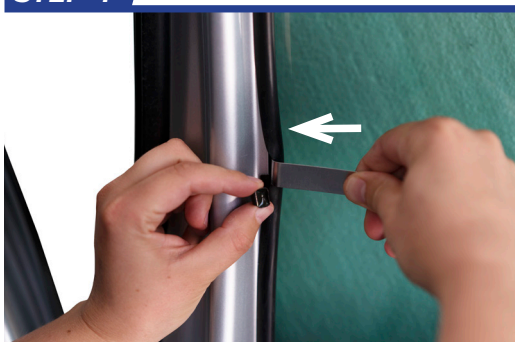

SKODA SCALA 5DR
SKO-SCAL-5-A-18

Components Needed

Side Shades

CL-M11 x 4

CL-T01 x 1

Side Shade Installation

STEP 1

STEP 2

STEP 3

STEP 4

STEP 5

Repeat steps 3 & 4 for the second M11 Clip

STEP 6

Installation

SKODA SCALA 5DR
SKO-SCAL-5-A-18

Side Shade Installation